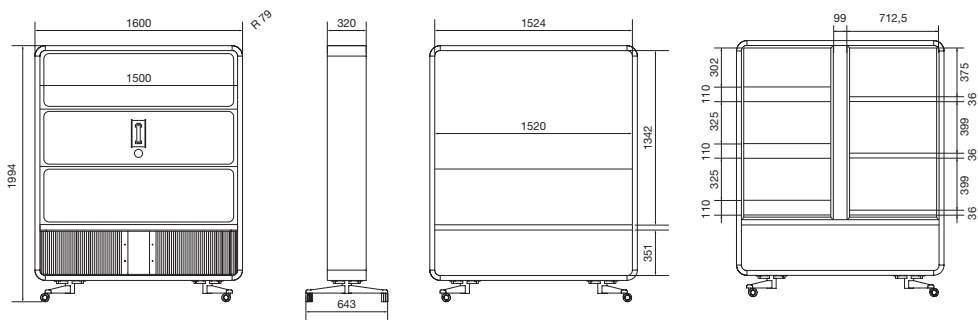

Body

Frame

Upholstery Athlon Plus **Gabriel**

Dry erase board

DIMENSIONS