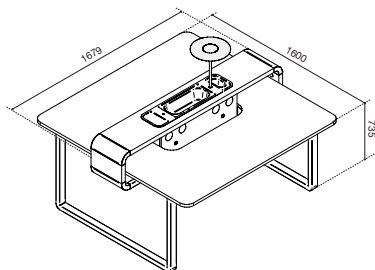

- a comfortable place to work in the hot-desking mode
- engaging of teams for closer teamwork
- optimization of office space while maximizing the efficiency of solutions

LEARN MORE ABOUT HUSHSPOT:

- 1 electrical module for configuration
- 2 organiser for office accessories
- 3 place for plants
- 4 additional storage
- 5 an additional extension dividing the adjacent worktops ensuring privacy
- 6 additional LED lighting

HUSHSPOT – CHOOSE THE VERSION YOU NEED

(WxDxH): 3279 mm x 1600 mm x 735/895 mm

(WxDxH): 1679 mm x 1600 mm x 735/895 mm

HUSHSPOT – YOU DECIDE HOW YOU WORK.
TAILOR HUSHSPOT TO YOUR NEEDS.

ADDITIONAL LED LIGHTING
is conducive to better concentration