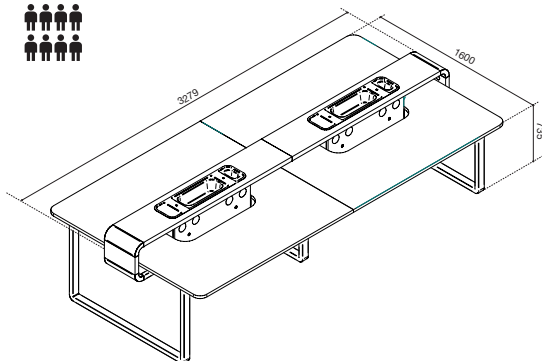

- a comfortable place to work in the hot-desking mode
- engaging of teams for closer teamwork
- optimization of office space while maximizing the efficiency of solutions

LEARN MORE ABOUT HUSHSPOT:

- 1 electrical module for configuration
- 2 organiser for office accessories
- 3 place for plants
- 4 additional storage
- 5 an additional extension dividing the adjacent worktops ensuring privacy
- 6 additional LED lighting

HUSHSPOT – CHOOSE THE VERSION YOU NEED

(WxDxH): 3279 mm x 1600 mm x 735/895 mm

(WxDxH): 1679 mm x 1600 mm x 735/895 mm

HUSHSPOT – YOU DECIDE HOW YOU WORK.
TAILOR HUSHSPOT TO YOUR NEEDS.

ADDITIONAL LED LIGHTING
is conducive to better concentration