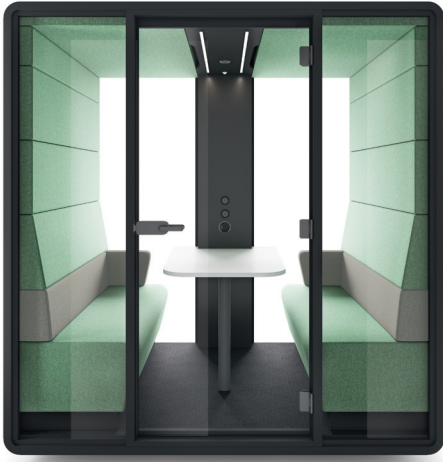

FINISHES

Upholstery Wool

TJA JADE	TSG SEAGRASS	TLI LICHEN	TWO WOODBINE	TMS MUSTARD	TCA CAMEO
TBI BISCUIT	TDU DUST	THI CHINCHILA	TTM AUTUMN	TSN SIENNA	TTE TERRA-COTTA
TFI FIRE	TPL PLUM	TPC PELICAN	TSI SILVER	TPE PEWTER	TGR GREY
TON ONYX	TST STORM	TIN INDIGO	TEG EGGPLANT	TFU FUCHSIA	TOR ORCHID
THY HYACINTH	TCL CLOUD	TRC ARCTIC	TEM EMERALD		

Backrest & armrest color options (can be configured independently from acoustic panels color)

MFC Exterior

ABB WHITE	AGC COSMOS GREY

Tabletop

ABB WHITE	AGA VELVET BLACK

Front glass

PRZ CLEAR

Aluminium profile

JGC LAQUERED COSMOS GREY

Middle column

ABB WHITE	AGC COSMOS GREY

Rear glass

PRZ CLEAR

Hinge/door handle

JAL ANODIZED ALUMINIUM	JGC LAQUERED COSMOS GREY

The manufacturer reserves the right to introduce design modifications and change parameters that do not impair the usability of the products. The colours shown in the catalogue may differ from the actual colours of the products.