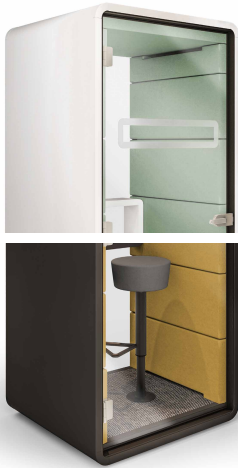

FINISHES

Premium Wool Interior

TJA JADE	TSG SEAGRASS	TLI LICHEN	TWO WOOD-BLINE	TMS MUSTARD	TCA CAMEO
TBI BISCUIT	TDU DUST	THI CHINCHILA	TTM AUTUMN	TSN SIENNA	TTE TERRA-COTTA
TFI FIRE	TPL PLUM	TPC PELICAN	TSI SILVER	TPE PEWTER	TGR GREY
TON ONYX	TST STORM	TIN INDIGO	TEG EGGPLANT	TFU FUCHSIA	TOR ORCHID
THY HYACINTH	TCL CLOUD	TRC ARCTIC	TEM EMERALD		

GREEN WALL

Take care about the quality of the air in your office. Each Hush can be equipped with green wall, full of the vital plants.

3 different dimensions, fits to each Hush pod.

MFC Exterior

AGC COSMOS GREY	ABB WHITE

Shelf

JGC LAQUERED COSMOS GREY	JMB LAQUERED WHITE

Rear glass

PRZ CLEAR	MGA FROSTED

Aluminium profile

JGC LAQUERED COSMOS GREY

Hinge/door handle

JAL ANODIZED ALUMINUM	JGC LAQUERED COSMOS GREY

Stool

JGC LAQUERED COSMOS GREY

Find out more by visiting our website.

Experience Hush in any space of your choice.