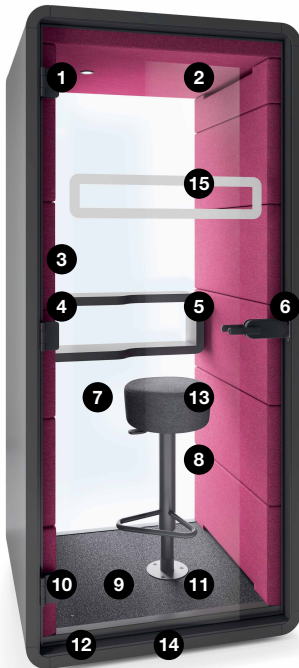

HUSHPHONE IS A PERFECT PLACE FOR:

Trade negotiations

Private videoconferences

Confidential telephone conversations

1

W. 39 in
H. 88 in
D. 35 in

Weight: 705 lbs

- 1 PIR activated LED ceiling light
- 2 Air ventilation (motion sensor activated)
- 3 Side fold-away oak laptop table with leather handle 18x14 in (W, D)
- 4 Power module (power, USB type A, USB type C, RJ45)
- 5 Ergonomic mdf tapered rear shelf 31x6-8.4x11 in (W, D, H)
- 6 Acoustic laminated glass door with high quality latch handle
- 7 Acoustic laminated rear glass
- 8 Removable acoustic fabric tiles
- 9 Integral carpeted floor
- 10 12 Foot cable with 110v plug
- 11 Seismic floor provision
- 12 Adjustable levelling feet
- 13 Optional integrated stool
- 14 Integrated castors
- 15 Anti-collision door marking

CERTIFICATION:

Warranty

Made in EU

Premium wool
CAL 117

Certificates

WHY IS THE HUSHPHONE A UNIQUE OFFICE SOLUTION?

COMPACT

- smaller than 40 in square
- weight: 705 lbs

FUNCTIONAL

- LED light
- air ventilation
- fold-away laptop table
- plug and play

COMFORTABLE TO USE

- ergonomic armrest
- movement sensor
- optional stool

EASILY ADAPTABLE

- left/right handed door
- quick&easy to assemble
- multiple finishes
- integrated castors