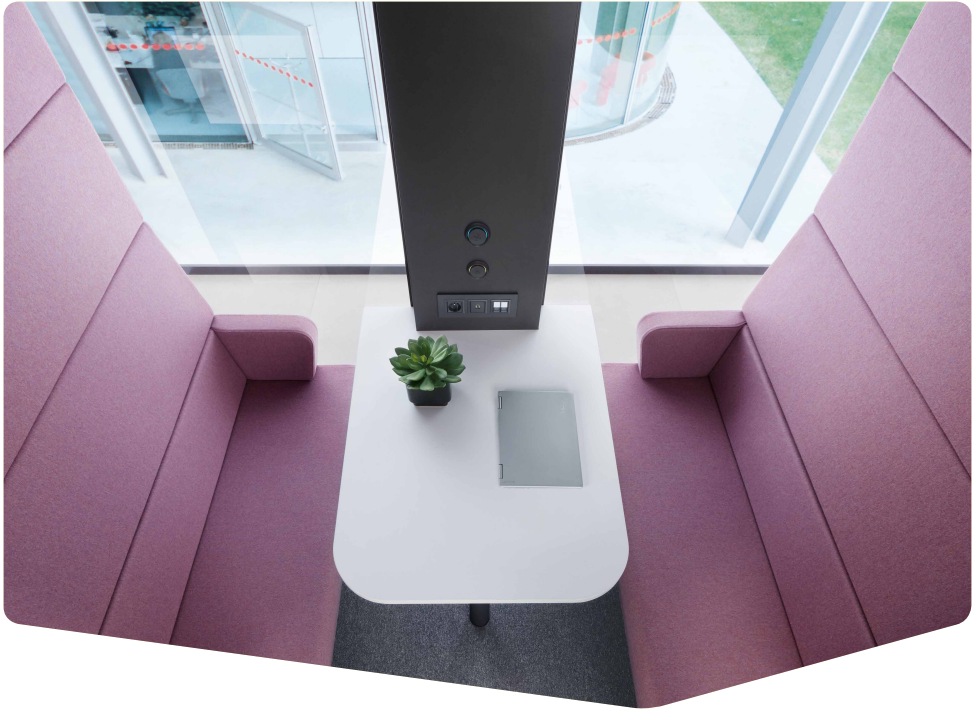

WHY IS THE **HUSHMEET** A UNIQUE OFFICE SOLUTION?

FLEXIBLE

- option to relocate without disassembly

FUNCTIONAL

- LED light
- air ventilation
- plug and play

COMFORTABLE TO USE

- upholstered sofa
- steel pedestal table

EASILY ADAPTABLE

- left/right handed door
- quick&easy to assemble
- multiple finishes