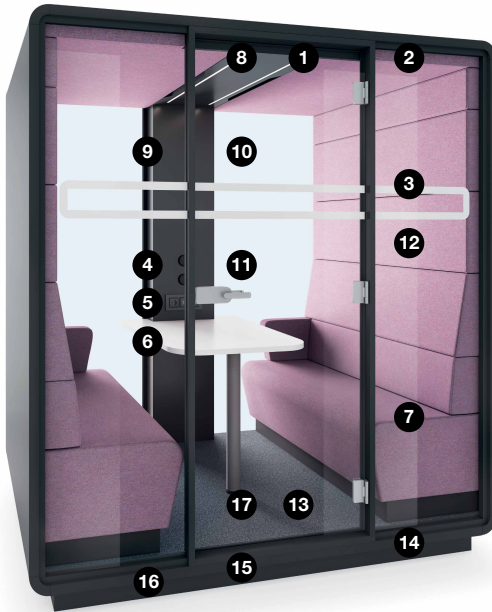

HUSHMEET IS A PERFECT PLACE FOR:

Private meetings

Creative work

Group video
conferences

HR
interviews

1-4

W: 85 in
H: 91 in
D: 56 in

Weight:
1433 lbs

- 1 2in grommet in ceiling for sprinkler provision
- 2 Air ventilation (presence sensor activated)
- 3 Anti-collision door marking
- 4 Stylish dial to adjust light intensity and fan speed
- 5 Power module (power, USB Type A, USB Type C, RJ45)
- 6 Steel pedestal table with white top 39x30 in
- 7 Double sofas x2
- 8 Dimmable LED ceiling light (presence sensor activated)
- 9 Option to hang a TV screen on the central column
- 10 Acoustic laminated rear glass
- 11 Acoustic laminated glass door with anodized aluminum latch handle
- 12 Removable acoustic fabric tiles
- 13 Integral carpeted floor
- 14 12 foot cable 110v plug
- 15 Adjustable levelling feet
- 16 Removable front panel for pallet jack
- 17 Seismic floor provision

FUNCTIONAL

- LED light
- air ventilation
- plug and play

COMFORTABLE TO USE

- upholstered sofa
- steel pedestal table

EASILY ADAPTABLE

- left/right handed door
- quick&easy to assemble
- multiple finishes

PRODUCT IS ALSO AVAILABLE IN THE **S VERSION**

HushMeet.S is the answer to smaller space. It is designed for meetings in a group of two people.

 **1-2**

W: 85 in
H: 91 in
D: 35 in

Weight:
1168 lbs

FINISHES

Premium Wool Interior

GREEN WALL

Take care about the quality of the air in your office. Each Hush can be equipped with green wall, full of the vital plants.