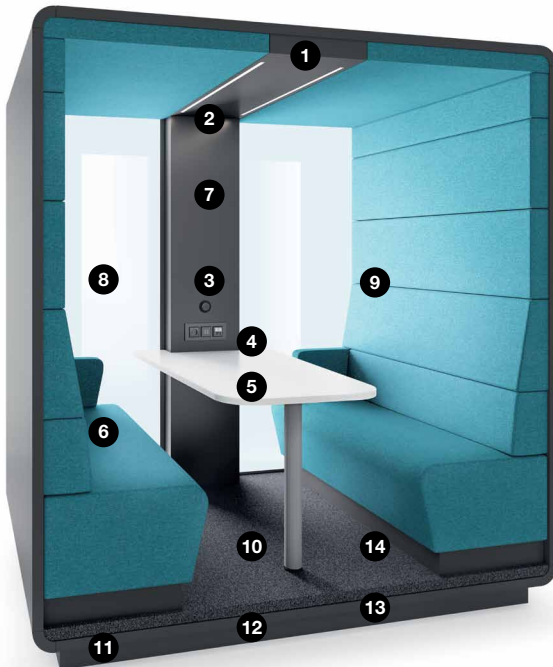

## HUSHMEET.OPEN IS A PERFECT PLACE FOR:

Informal meetings

Creative work

1-4

W. 85 in  
H. 91 in  
D. 55 in

Weight: 1212 lbs

- 1 2in grommet in ceiling for sprinkler provision
- 2 Dimmable led ceiling light (presence sensor activated)
- 3 Stylish dial to adjust light intensity
- 4 Power module (power, USB type A, USB type C, RJ45)
- 5 Steel pedestal table with white top 39x51,18 in (W, D)
- 6 Double sofas x2
- 7 Option to hang a tv screen on the central column
- 8 Acoustic laminated rear glass
- 9 Removable acoustic fabric tiles
- 10 Integral carpeted floor
- 11 12 Foot cable with 110v plug
- 12 Adjustable levelling feet
- 13 Removable front panel for pallet jack
- 14 Seismic floor provision