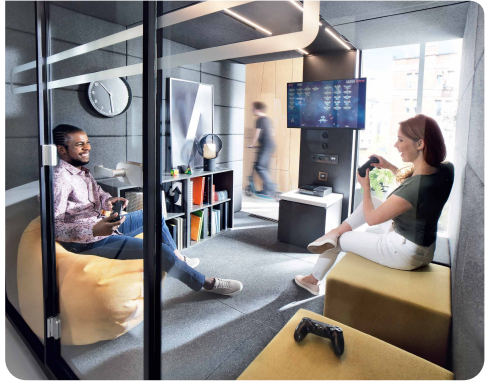

WHY IS THE HUSHMEET.L A UNIQUE OFFICE SOLUTION?

MODULAR

- flexible construction allows you to simply add modules to increase your space

FUNCTIONAL

- LED light
- air ventilation
- plug and play

EASILY ADAPTABLE

- left/right handed door
- quick&easy to assemble
- multiple finishes
- option to relocate with minimum disassembly

COMFORTABLE TO USE

- spacious inside
- endless interior layout options

STANDARD MODULES

4 MODULES

D: 142 in, w: 3251 lbs

1-8

3 MODULES

D: 106 in, w: 2480 lbs

1-6

2 MODULES

D: 71 in, w: 1708 lbs

1-4