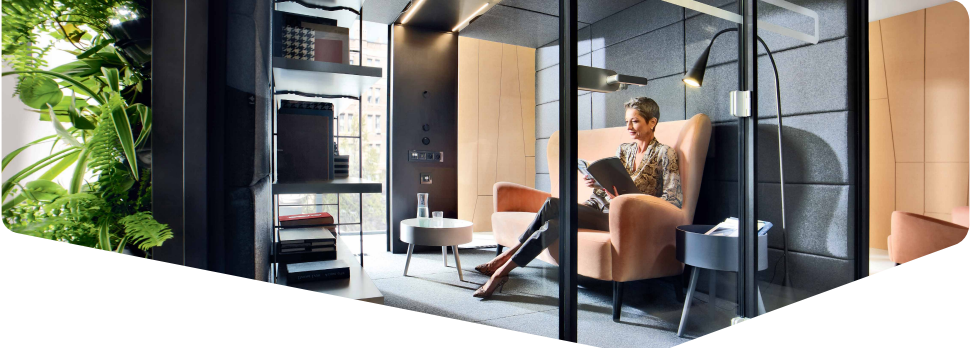

WHY IS THE HUSHMEET.L A UNIQUE OFFICE SOLUTION?

MODULAR

- flexible construction allows you to simply add modules to increase your space

FUNCTIONAL

- LED light
- air ventilation
- plug and play

EASILY ADAPTABLE

- left/right handed door
- quick&easy to assemble
- multiple finishes
- option to relocate with minimum disassembly

COMFORTABLE TO USE

- spacious inside
- endless interior layout options

STANDARD MODULES

4 MODULES

D: 142 in, w: 3251 lbs

1-8

3 MODULES

D: 106 in, w: 2480 lbs

1-6

2 MODULES

D: 71 in, w: 1708 lbs

1-4