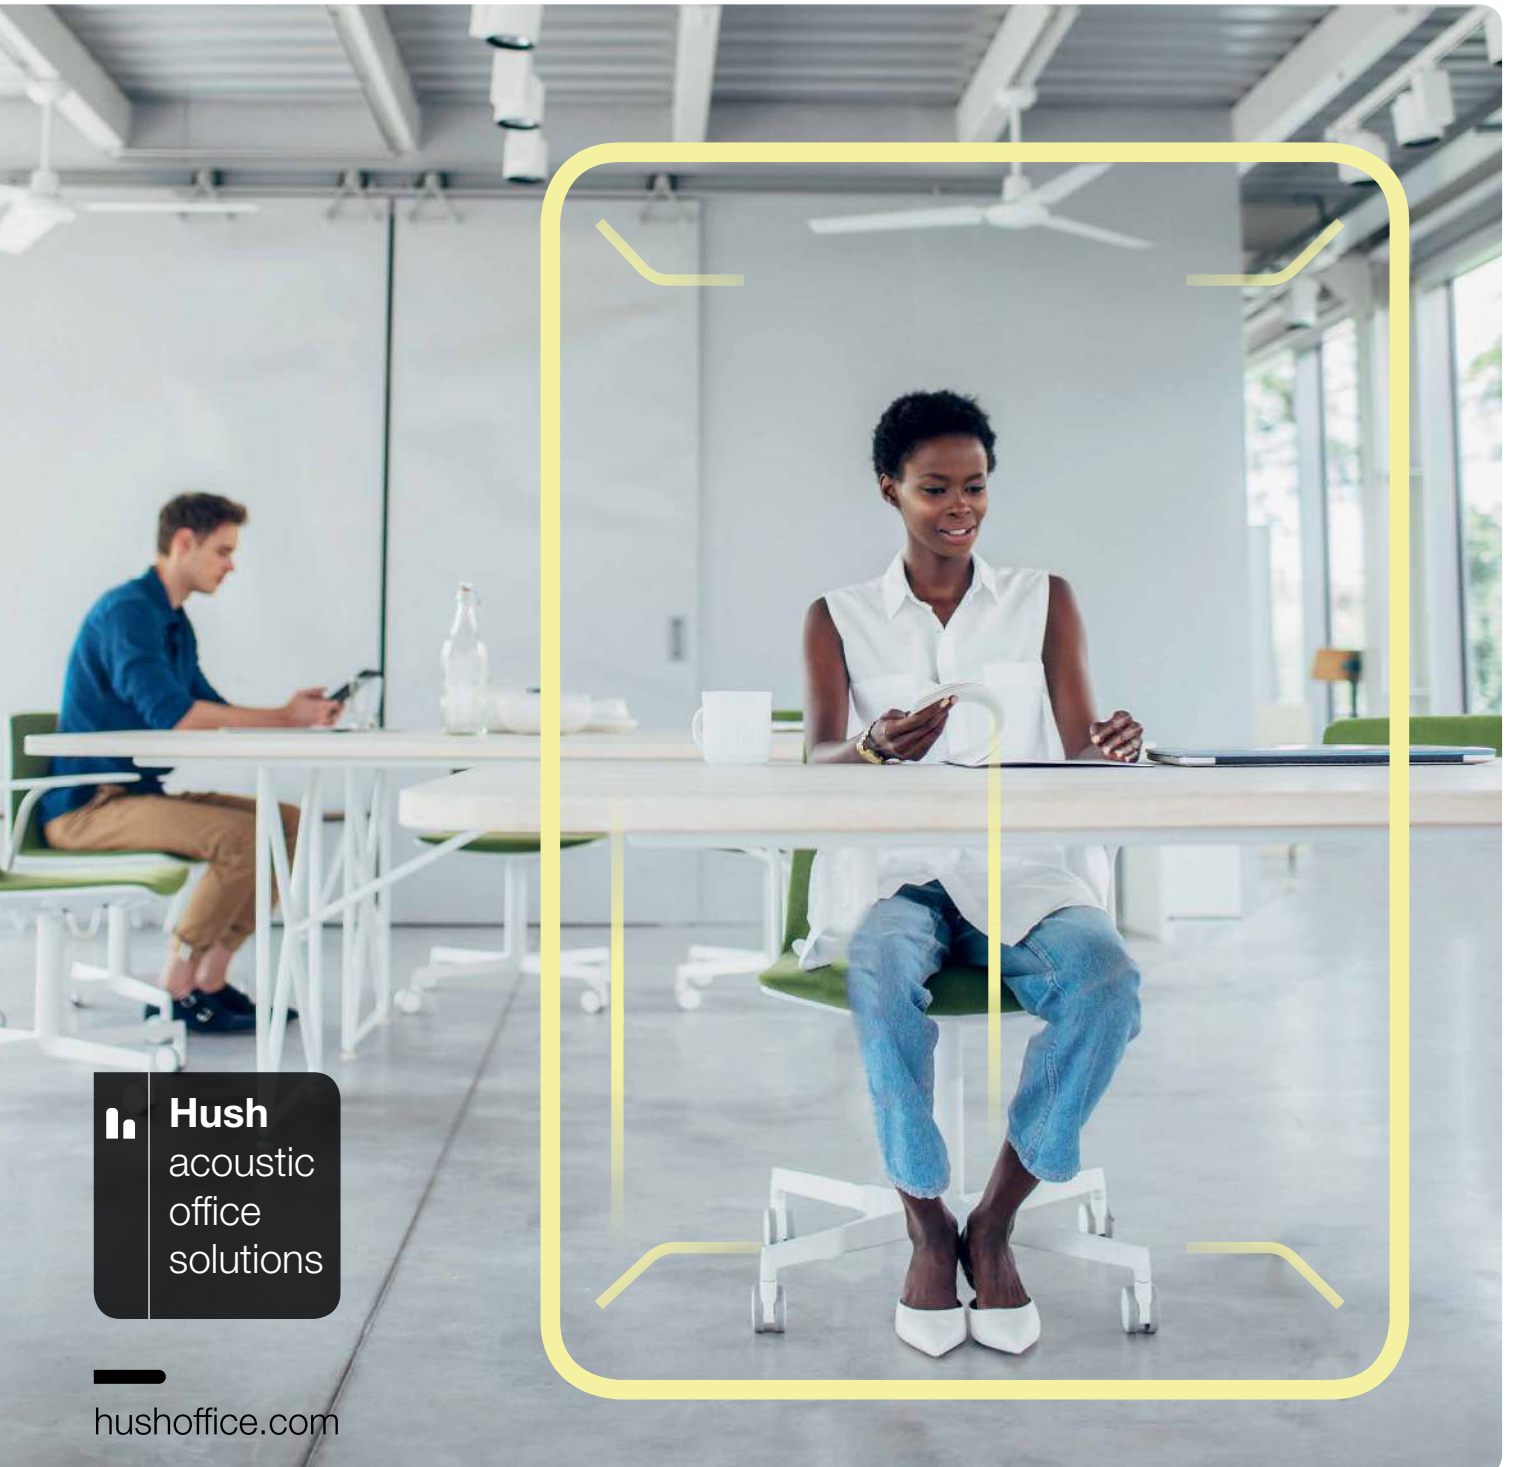

hushwork

mikomax
smart office.

YOUR OWN SPACE FOR INDIVIDUAL SUCCESS

Hush
acoustic
office
solutions

hushoffice.com

WE PROVIDE SEPARATE MOBILE SPACES, REPLACING STRESS WITH HARMONY & PEACE.

HushWork is a new approach to individual work. It's a solution that allows you to create a dedicated space in which you can focus. Advanced acoustic solutions ensure high comfort for the user while increasing the feeling of privacy.

This affects both the improvement of well-being and the effectiveness of performed tasks. HushWork is an important space for the entire organisation because as it isn't an assigned workspace it can be used by everyone!

HUSHWORK IS A PERFECT PLACE FOR:

WORK REQUIRING CONCENTRATION

VIDEOCONFERENCE

SIT & STAND WORK

WHY IS THE HUSHWORK A UNIQUE OFFICE SOLUTION?

MOBILITY

You can move the pod without disassembly.

ACOUSTICS

HushWork is an independent space powered by electricity, providing comfortable conditions conducive to concentration.

ERGONOMICS

The new desk is based on the patented manual height-adjustment system which allows for dynamic sit/stand working as well as for the smooth transition between different desk heights without work interruption.