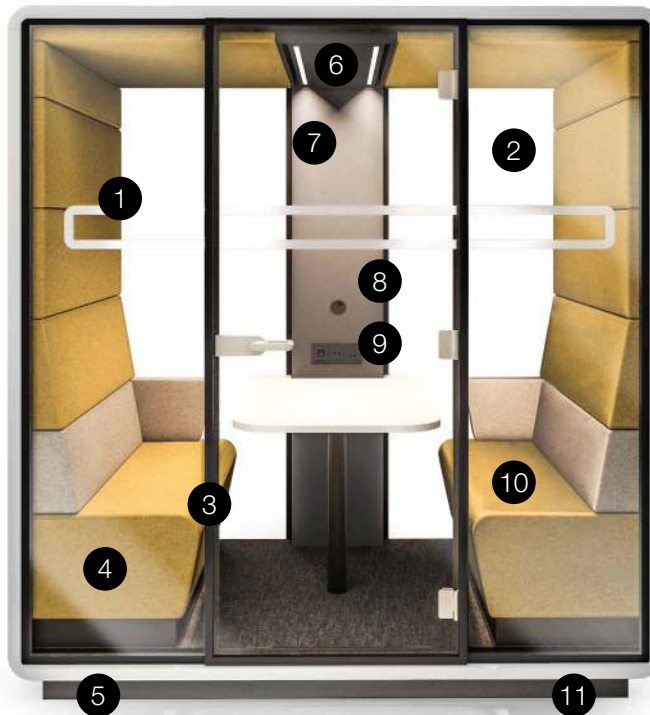

Dimensions

It occupies space needed for two standard workstations.

Acoustics

The upholstery and double glazed door with acoustic film effectively absorbs sound.

Facilities

Hush Meet is an independent space powered by electricity, providing comfortable conditions during the meeting.

Technical features

- 1 Anti-collision door manifestation
- 2 Toughened acoustic glass with high quality handle
- 3 Door within the aluminium frame includes an acoustic seal
- 4 Acoustic lined fabric panels
- 5 Leveling feet
- 6 Led ceiling light with dimmer
- 7 Ventilation system activated by a presence sensor
- 8 Option to hang a TV screen on the central panel
- 9 Power module (Power + USB + RJ45)
- 10 Two upholstered benches
- 11 Possibility to move without disassembly

Width
2150 mm

Height
2300 mm

Depth
1390 mm

Product is also available in the S version

Hush Meet S is the answer to the needs of smaller offices. It is designed for meetings in a group of two people.

Width
2150 mm