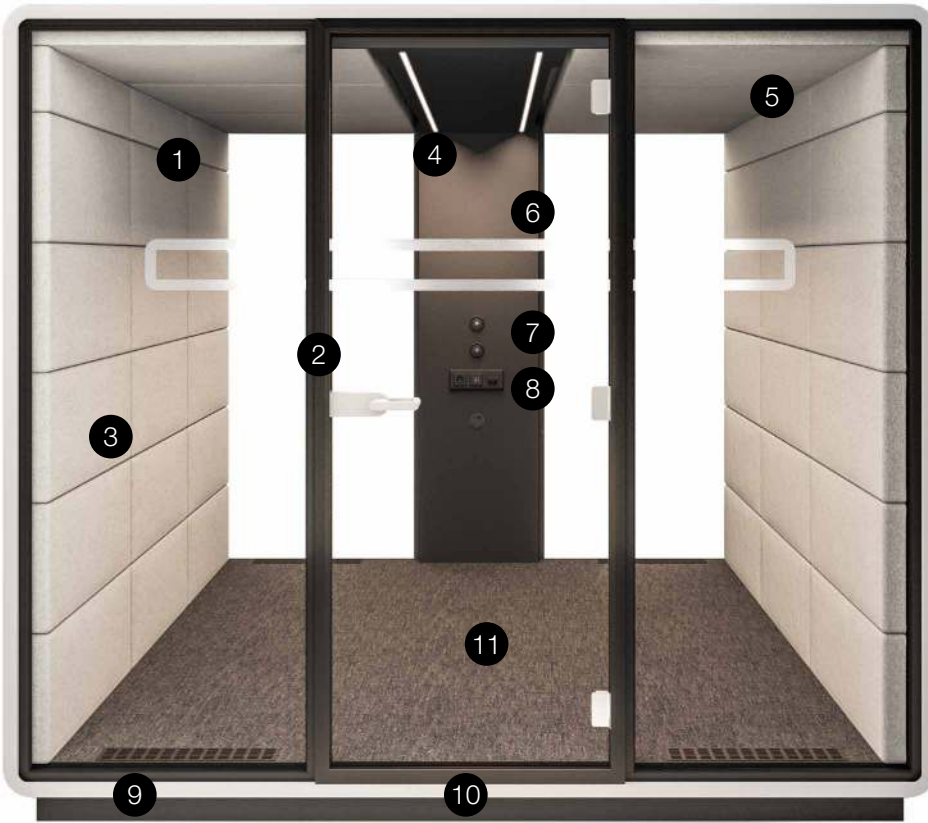

## Dimensions

W: 2600 mm

D: 1800 to 3600 mm

H: 2300 mm

- 1** Sound-proofed glass panels
- 2** Aluminium-framed door with sound-proofing seal
- 3** Acoustic lined fabric panels
- 4** Led ceiling light with dimmer
- 5** Efficient ventilation system
- 6** Option to hang a Tv screen on the central panel
- 7** Independent, manual smooth lighting and ventilation rotary knobs
- 8** Power module (power + usb + rJ45)
- 9** Levelled floor
- 10** Mobile design facilitates relocation with only some disassembly required
- 11** Fits 4, 6 or 8 chairs (depending on the number of modules)