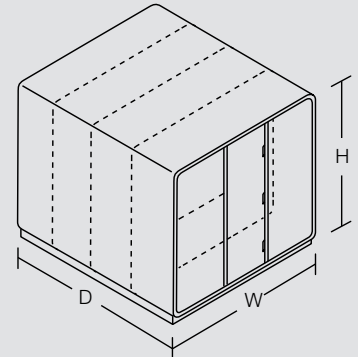

## Dimensions

W: 2600 mm

D: 1800 to 3600 mm

H: 2300 mm

- 1** Sound-proofed glass panels
- 2** Aluminium-framed door with sound-proofing seal
- 3** Acoustic lined fabric panels
- 4** Led ceiling light with dimmer
- 5** Efficient ventilation system
- 6** Option to hang a Tv screen on the central panel
- 7** Independent, manual smooth lighting and ventilation rotary knobs
- 8** Power module (power + usb + rJ45)
- 9** Levelled floor
- 10** Mobile design facilitates relocation with only some disassembly required
- 11** Fits 4, 6 or 8 chairs (depending on the number of modules)