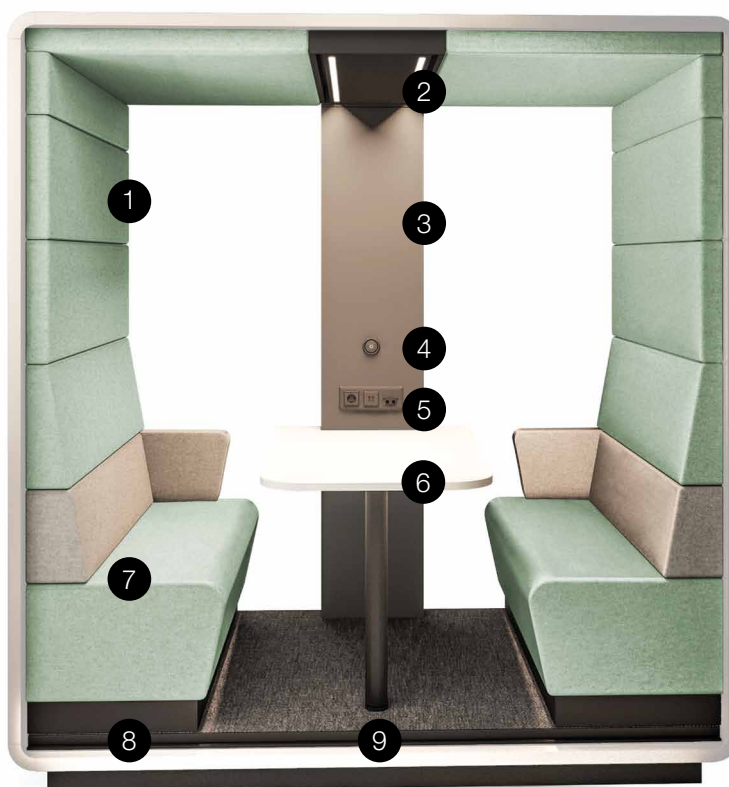

MOBILITY

You can move the pod without disassembly

DIMENSIONS

It occupies space needed for two standard workstations.

ACOUSTICS

The upholstery and the back wall made of glass limit the spread of sound.

COMFORT

Two upholstered benches and the armrest ensure the comfort of use.

TECHNICAL FEATURES

- 1 Acoustic lined fabric panels
- 2 Led ceiling light with dimmer
- 3 Option to hang a TV screen on the central panel
- 4 Independent, manual smooth lighting rotary knob
- 5 Power module (230V + USB + RJ45)
- 6 Compact desk
- 7 Two upholstered benches
- 8 Leveling feet
- 9 Possibility to move without disassembly

Width
2150 mm

Height
2300 mm

Depth
1390 mm

PRODUCT IS ALSO AVAILABLE IN THE S VERSION

Hush Meet Open S is the answer to the needs of smaller offices. It is designed for meetings in a group of two people.

Width
2150 mm