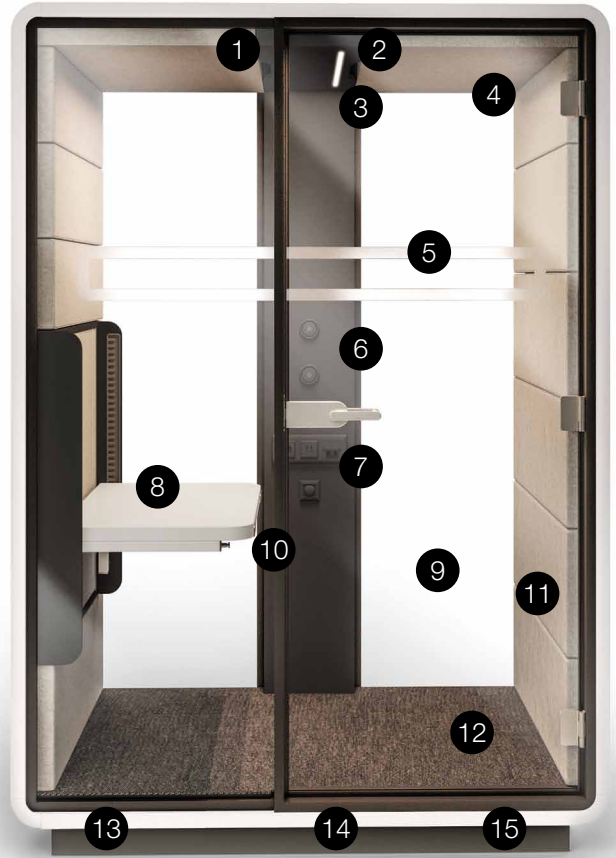

### Ergonomics

The new desk is based on the patented manual height-adjustment system which allows for dynamic sit/stand working as well as for the smooth transition between different desk heights without work interruption

# TECHNICAL FEATURES

- 1 2in grommet in ceiling for sprinkler provision
- 2 optional Bluetooth speaker
- 3 led ceiling light with dimmer
- 4 air ventilation (presence sensor activated)
- 5 anti-collision door marking
- 6 Independent, manual smooth lighting and ventilation rotary knobs
- 7 power module (1x power, 1x USB Type A, 1x USB Type C, 1x RJ45)
- 8 desk with manual adjustment high-range 26-49 in
- 9 clear or frosted rear glass wall
- 10 acoustic laminated glass door with anodized aluminum latch handle
- 11 removable acoustic fabric tiles
- 12 integral carpeted floor
- 13 5 foot cable cable with 110v plug
- 14 adjustable levelling feet outside
- 15 removable front panel for pallet jack

PRODUCT AVAILABLE ALSO IN A VARIANT WITH A **CLASSIC DESK**, without the height adjustment.

**hush.work**

**Dimensions (in)**  
W: 69 / D: 47 / H: 91  
desk: W: 32 / D: 21

**Weight:**  
1168 lbs

**hush.work.sit&stand**

**Dimensions (in)**  
W: 69 / D: 47 / H: 91  
desk: W: 38 / D: 21

**Weight:**  
1146 lbs