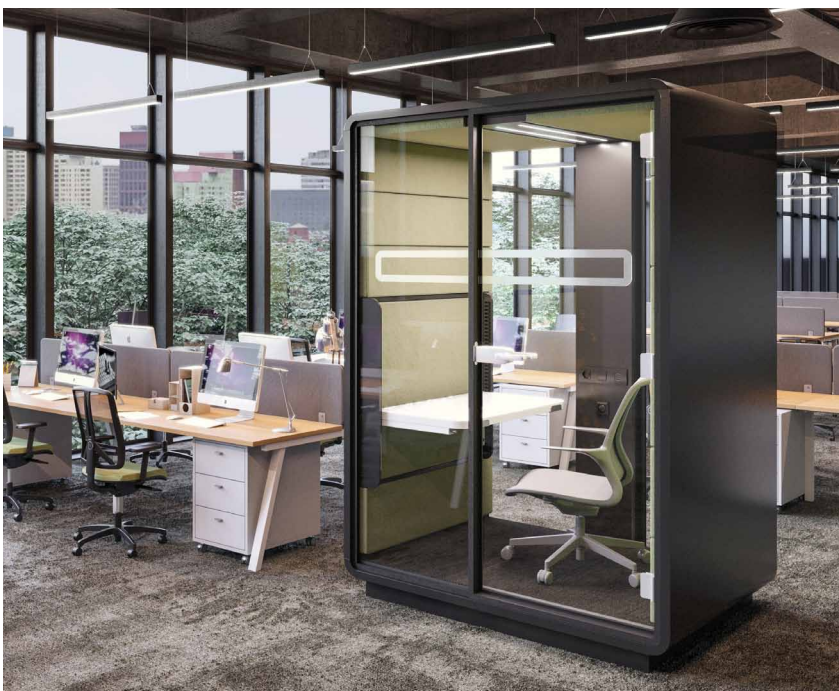

hush.work

Dimensions (in)
W: 69 / D: 47 / H: 91
desk: W: 32 / D: 21

Weight:
1168 lbs

hush.work.sit&stand

Dimensions (in)
W: 69 / D: 47 / H: 91
desk: W: 38 / D: 21

Weight:
1146 lbs