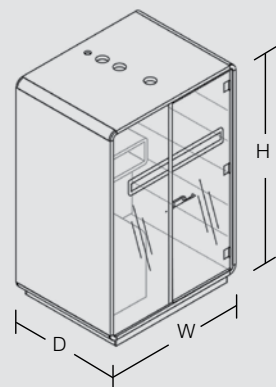

PRODUCT AVAILABLE ALSO IN A VARIANT WITH A **CLASSIC DESK**, without the height adjustment.

**hush.work**

**Dimensions (in)**  
W: 69 / D: 47 / H: 91  
desk: W: 32 / D: 21

**Weight:**  
1168 lbs

**hush.work.sit&stand**

**Dimensions (in)**  
W: 69 / D: 47 / H: 91  
desk: W: 38 / D: 21

**Weight:**  
1146 lbs