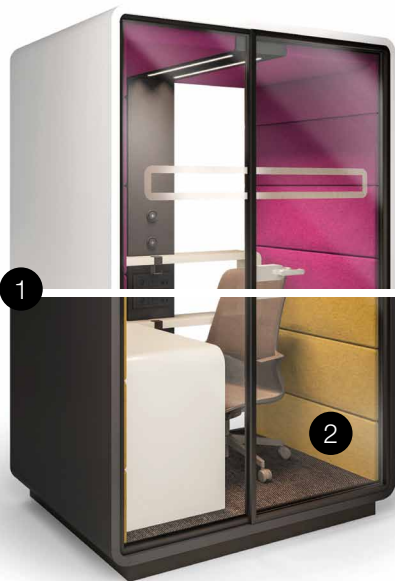

FINISHES

1 MFC Exterior

2 Premium Wool Interior

3 Central column

4 Rear glass

5 Aluminium profiles

6 Hinge/door handle

Mark Bailey
Mikomax US President

e: mbailey@hushoffice.com
p: +44 7585 320160
p: +1 (646) 968-0724

Anjul Chandi
Sales & Marketing

e: achandi@hushoffice.com
p: +44 7730 567973
p: +1 (646) 968-0724

hushoffice.com

mikomax
smart office.

Experience Hush in your office before you commit.

AR app

mSO.
PLAN