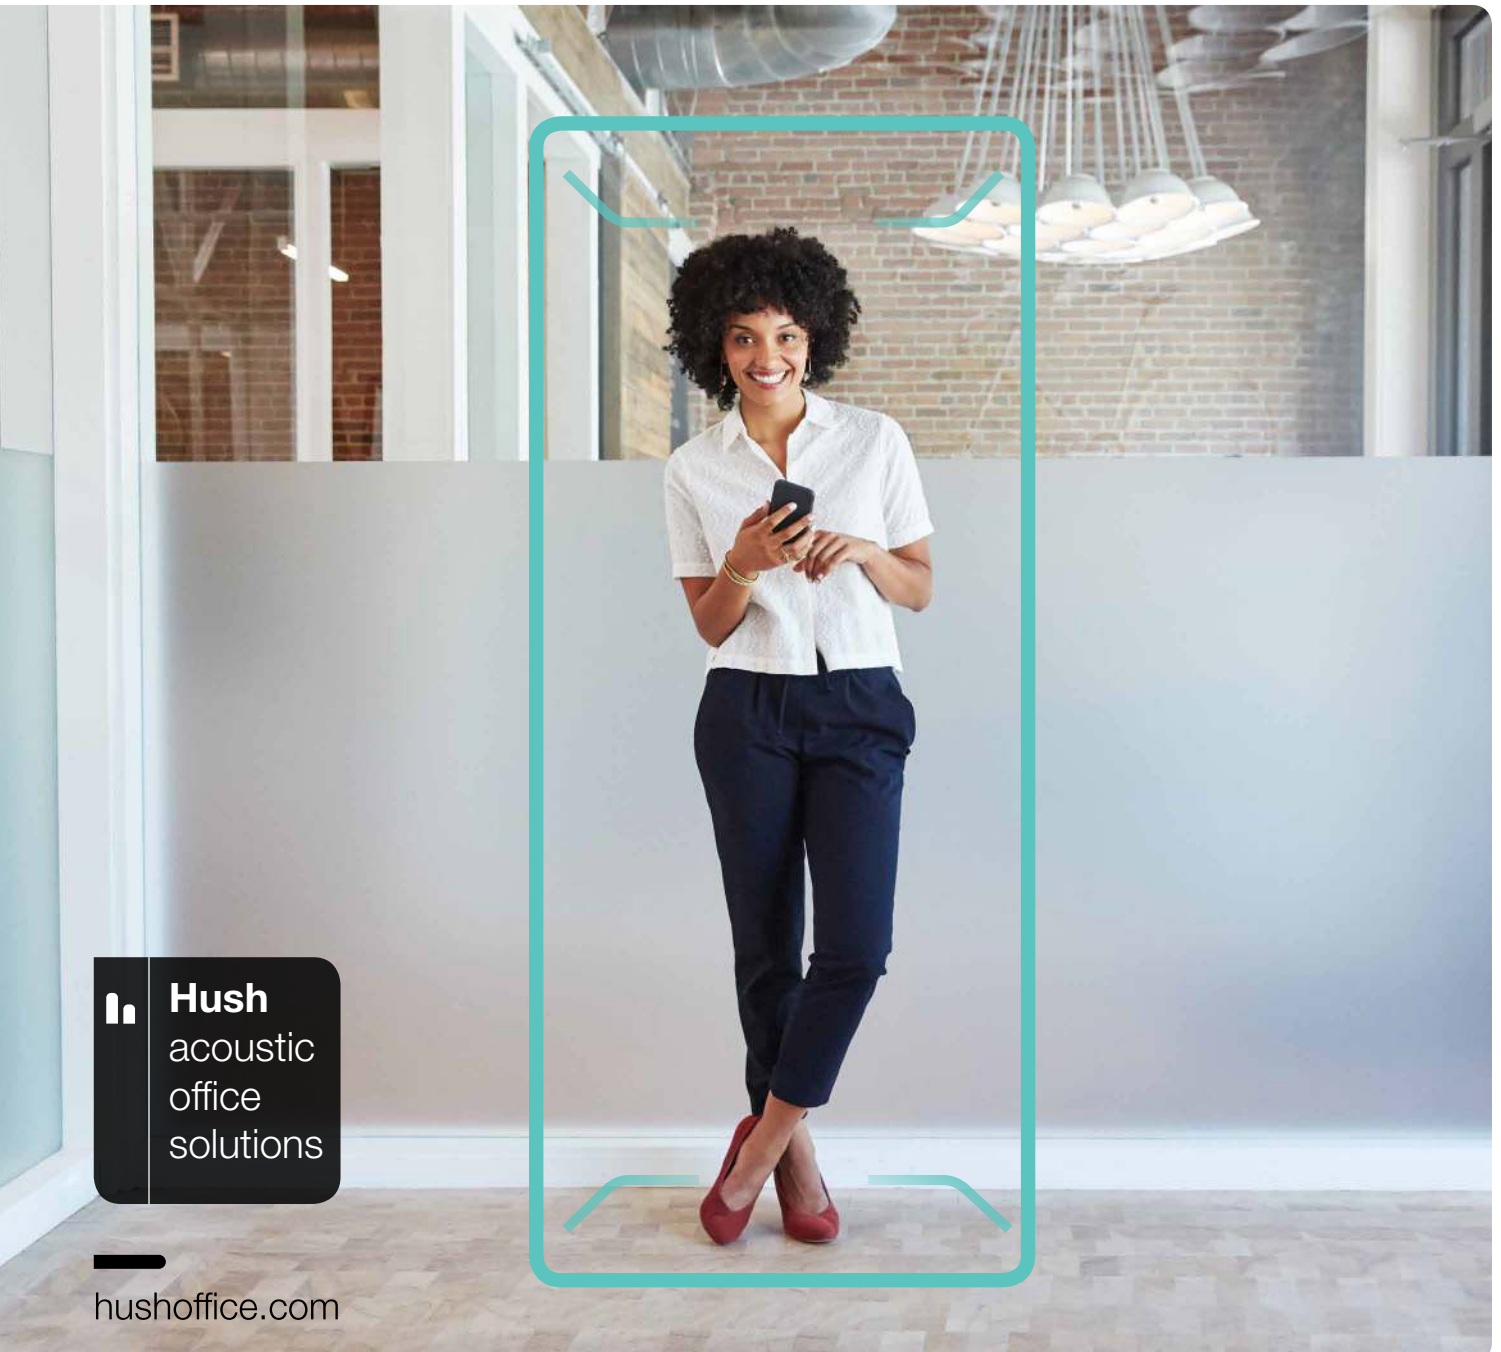

hushphone

mikomax
smart office.

OFFICE PHONE CALLS HAVE NEVER BEEN SO COMFORTABLE

Hush
acoustic
office
solutions

hushoffice.com