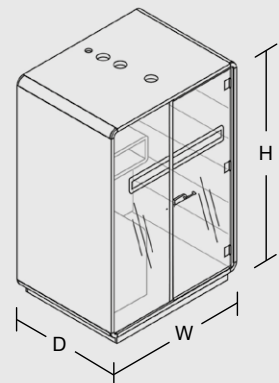

### Dimensions

Occupies less than 20 square feet, which makes Hush Work easy adaptable to almost any office space.

### Dimensions

W: 62.99 in

D: 47.24 in

H: 90.55 in